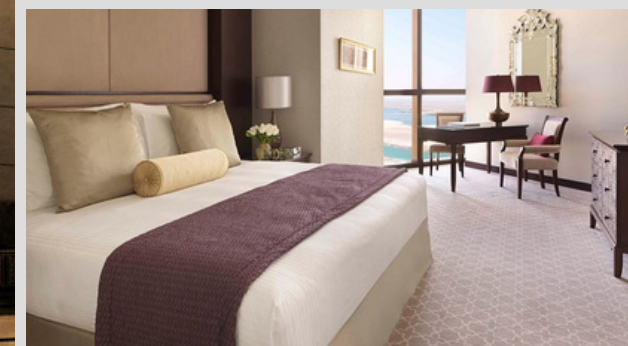

InterContinental - Doha

Crowne Plaza Hotel - Doha

Mission Statement

“At DA International, our mission is to deliver superior turnkey interior solutions that reflect the individuality of every client. Through an unwavering dedication to quality and a deep appreciation for detail, we aim to transform spaces with elegance and precision. Backed by a team of seasoned professionals and artists, we strive to set new benchmarks in hospitality design by integrating advanced techniques and offering bespoke furnishings and artwork that embody sophistication and innovation.”