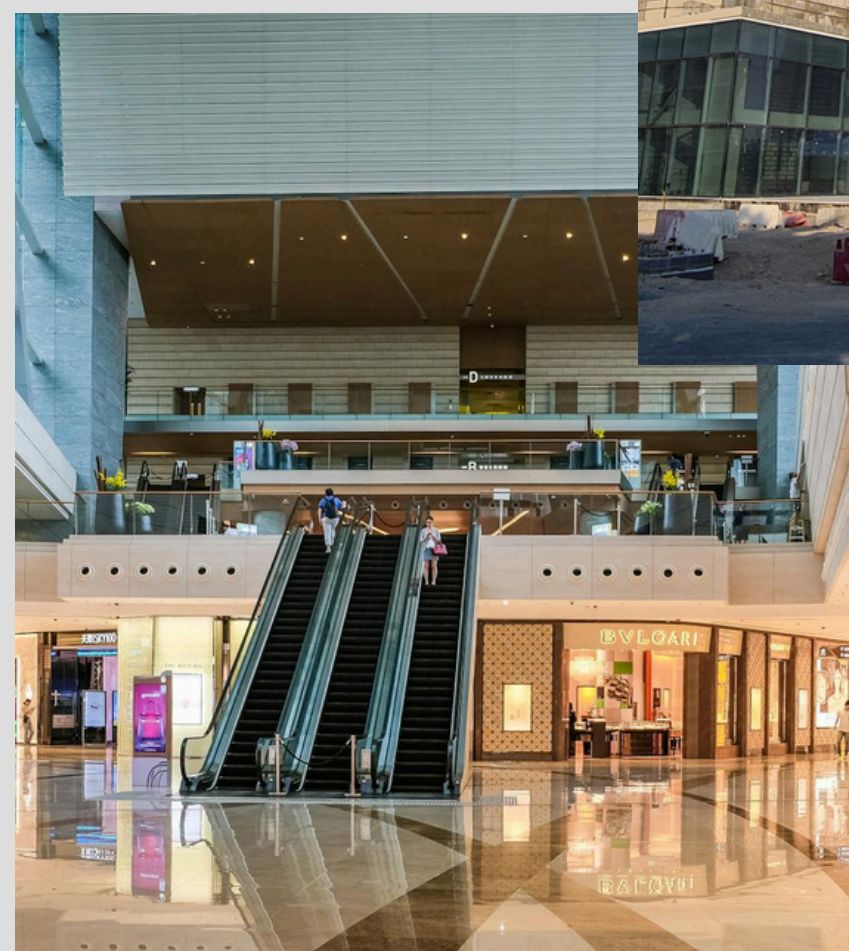

Al Khail Avenue MALL BY NAKHEEL

DA International supplied furniture and joinery packages for retail and public spaces at Al Khail Avenue Mall in Jumeirah Village, Dubai. This major mixed-use development caters to a vibrant community and showcases our ability to deliver large-scale commercial interiors.