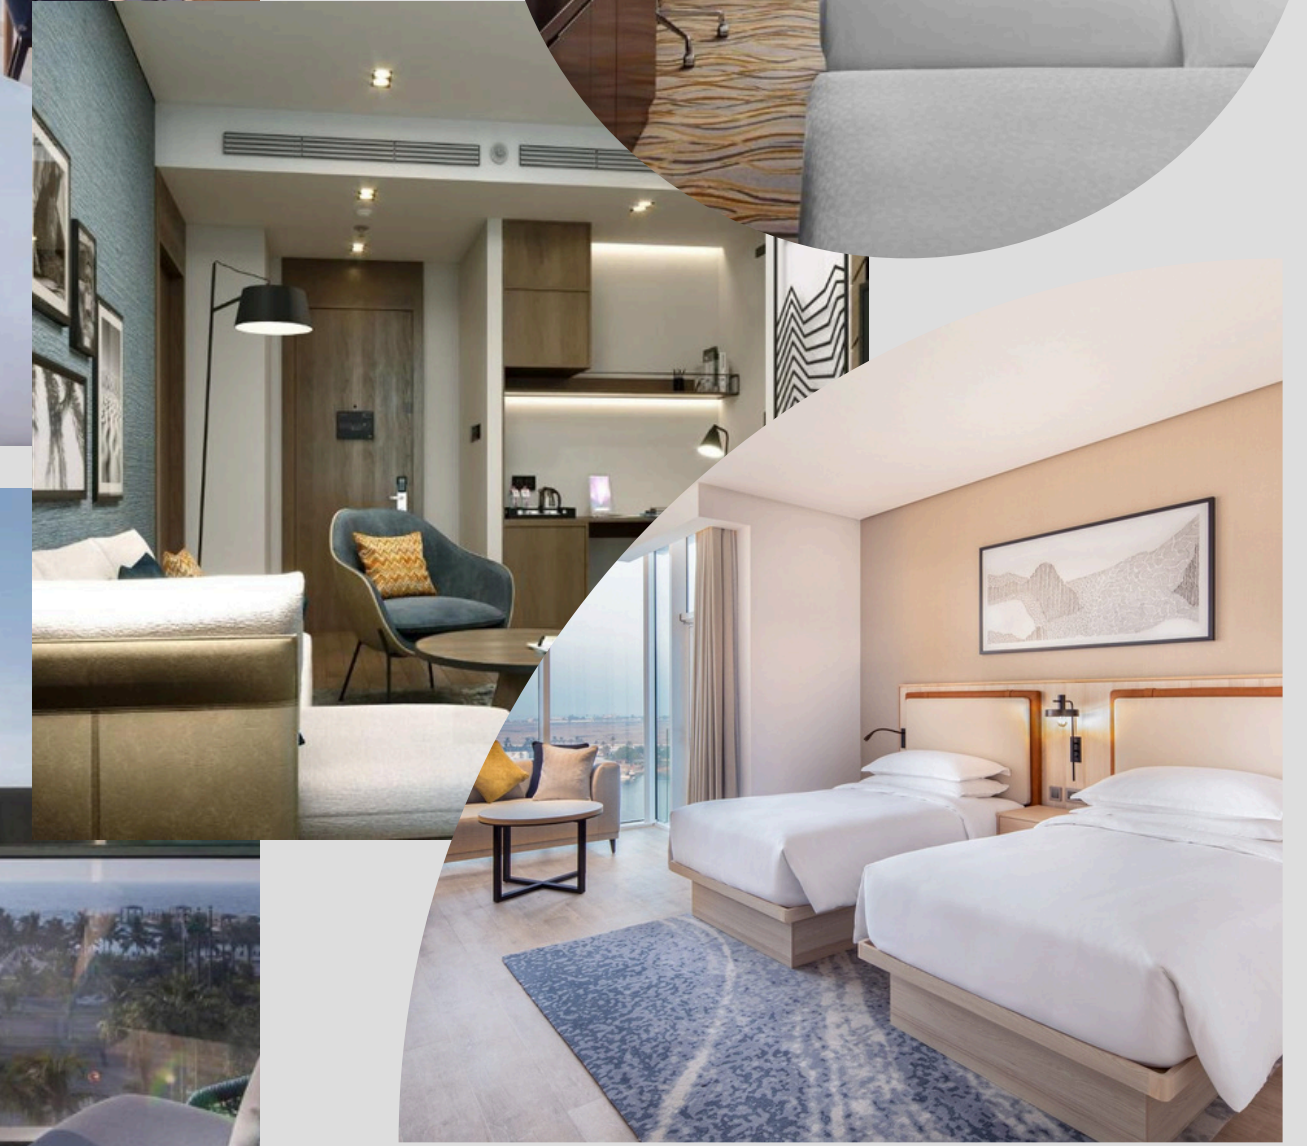

Four Points BY SHERATON

Our team delivered FF&E and artwork packages for the Four Points by Sheraton hotel in Mecca, Saudi Arabia. This project is situated near the Holy Mosque and serves as a key hospitality venue for international travelers.