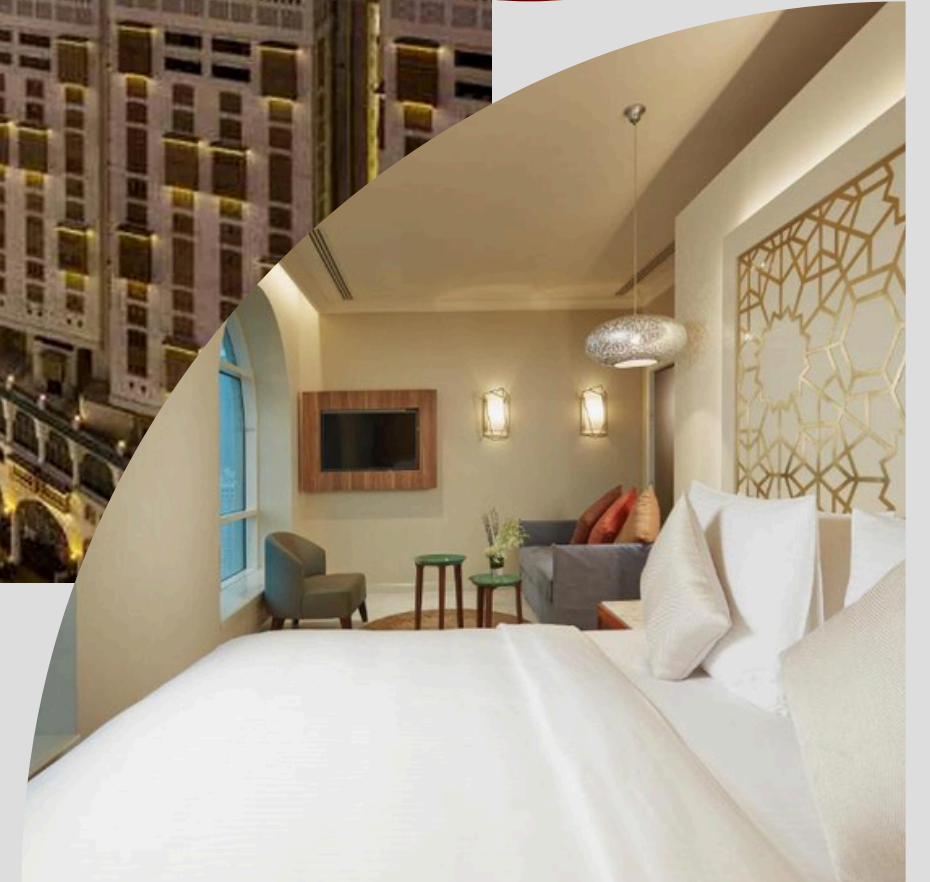

Hotel SHAHA MAKKAH

DA International delivered the full FF&E, artwork, decorative lighting, and accessory packages for Shaza Makkah Hotel in Saudi Arabia, part of the Intercontinental portfolio under Sulaiman Al Rajhi Investments Co. The scope covered all guest rooms, podium levels, and public areas, reflecting the brand's luxury aesthetic through custom-designed furnishings, art, and lighting elements.