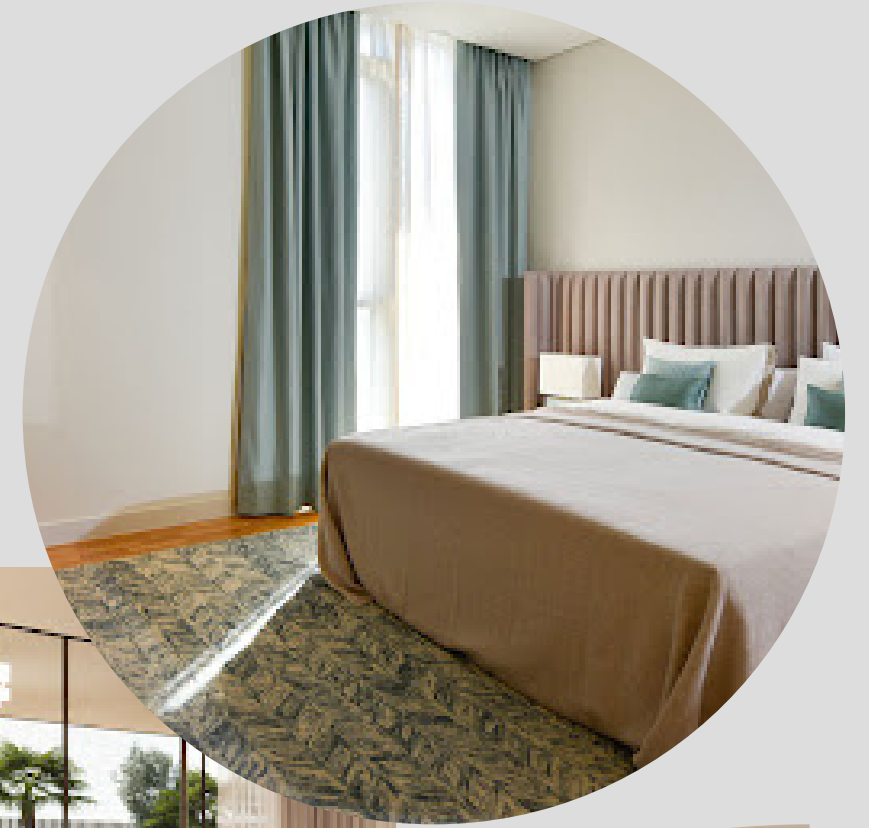

Mont Rose BY DEYAAR

DA International delivered artwork, decorative lighting, and FF&E packages for the residential towers in the Montrose development by Deyaar in Dubai. The project highlights stylish finishes across apartments and shared areas in a prominent high-rise complex.