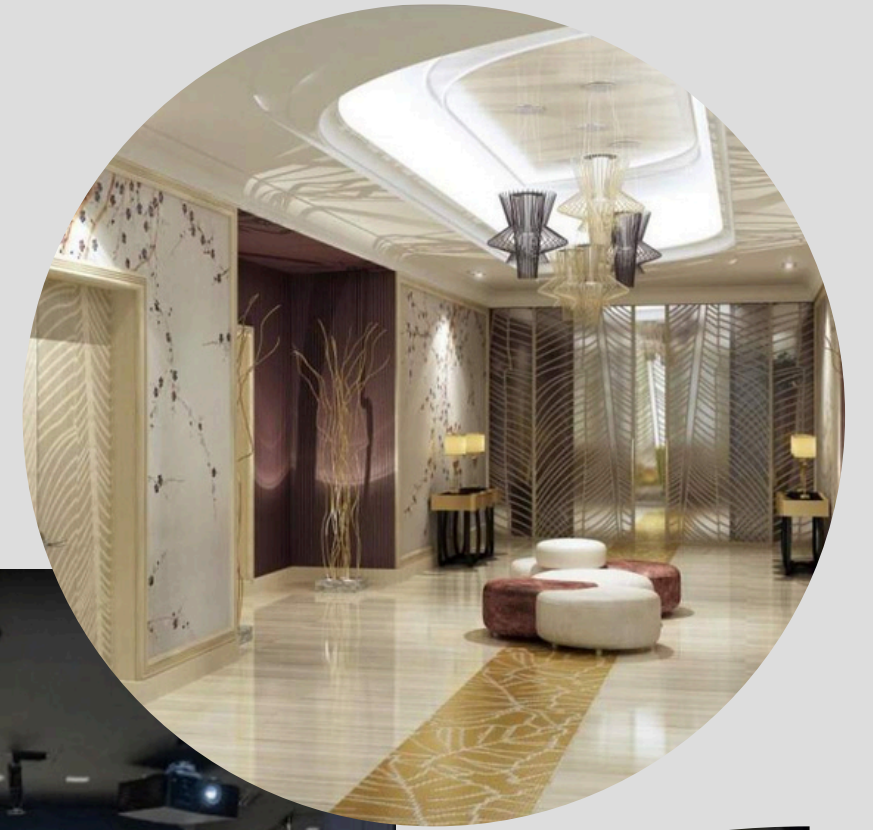

Al-Salaam PALACE MUSEUM

DA International provided project management services for the Al Salam Palace Museum in Kuwait. Our role involved overseeing key aspects of interior delivery for this prominent cultural institution.